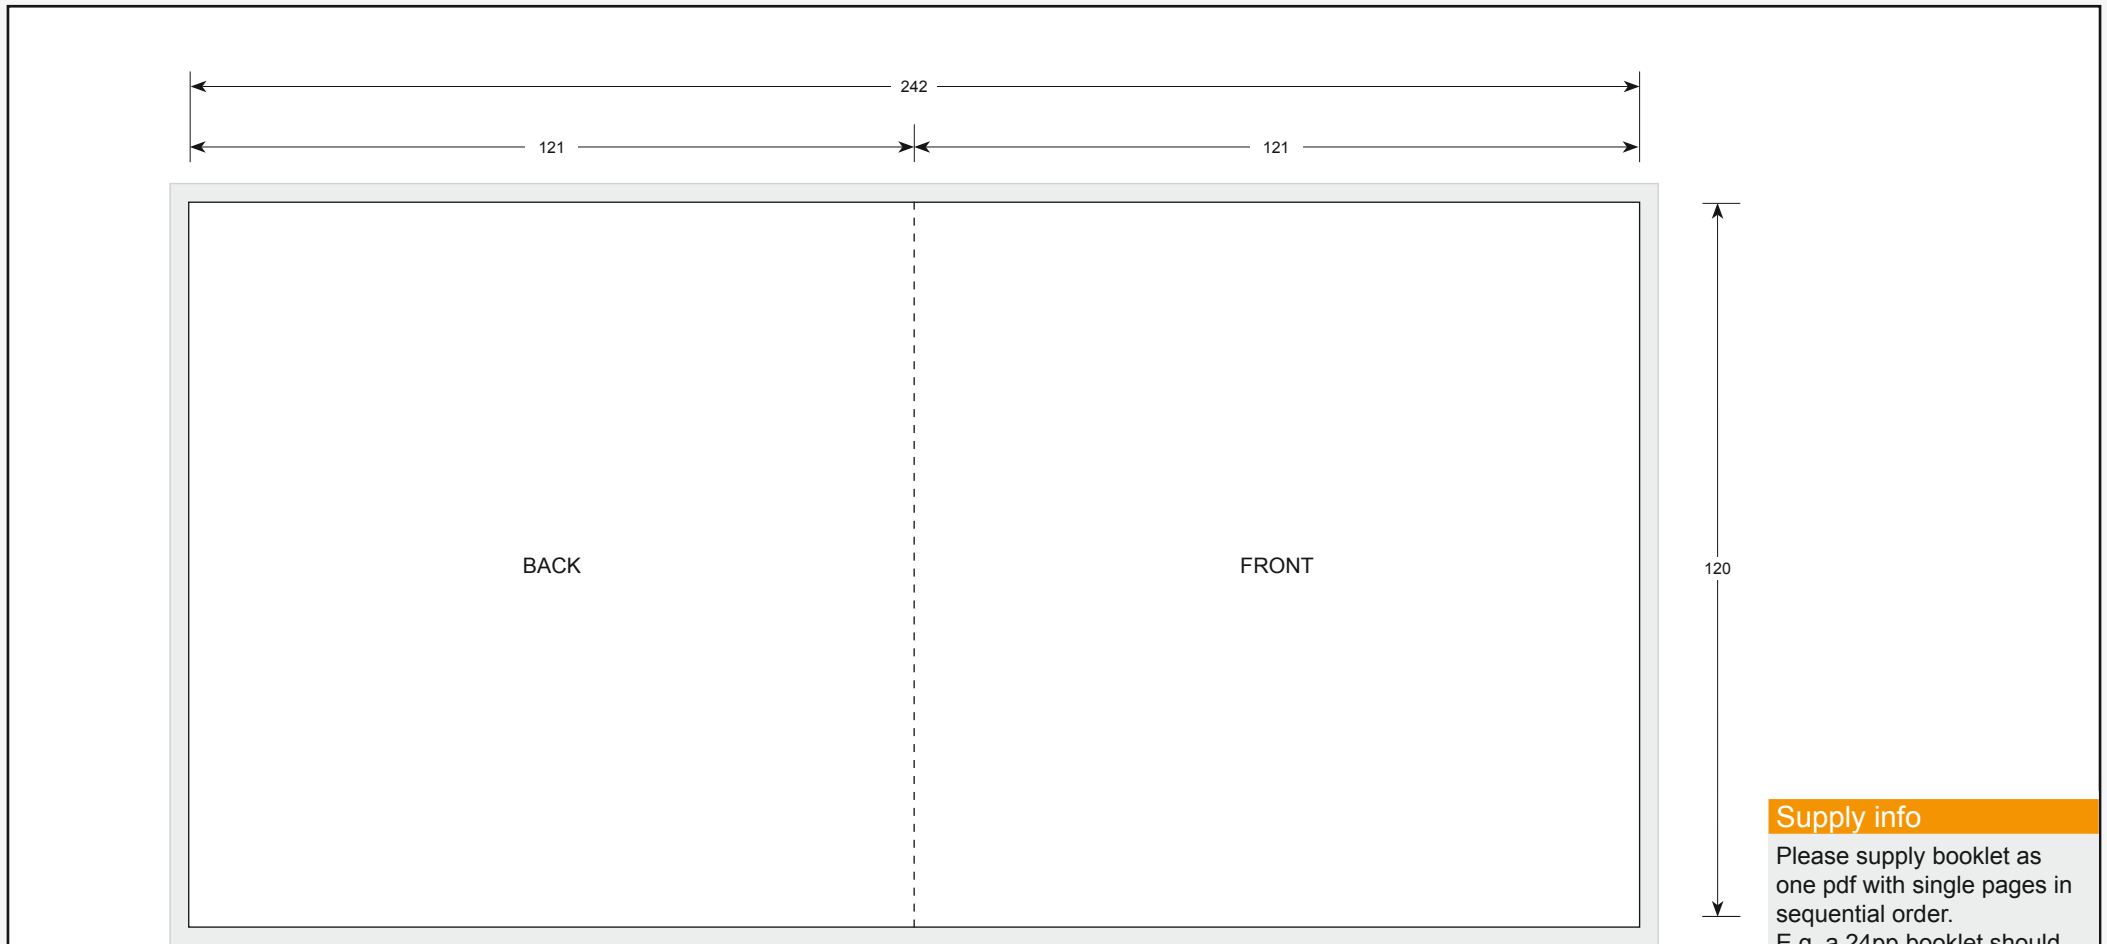

**CD booklet – Standard**

**Format:** Open: 242 mm x 120 mm  
 Closed: 121 mm x 120 mm  
**Type:** For Jewelcase, Multibox and Brilliant Box  
**Print type:** Offset, varnish possible  
**Paper:** Outer pages: 150-170 g glossy artpaper  
 Inner pages: 90-100 g glossy artpaper  
**Comment:** automatic packaging

**Supply info**

Please supply booklet as one pdf with single pages in sequential order.  
 E.g. a 24pp booklet should be supplied as 1 pdf, with 24 individual pages.

C, AH

3 mm bleed

----- fold

Specification: **5.004**