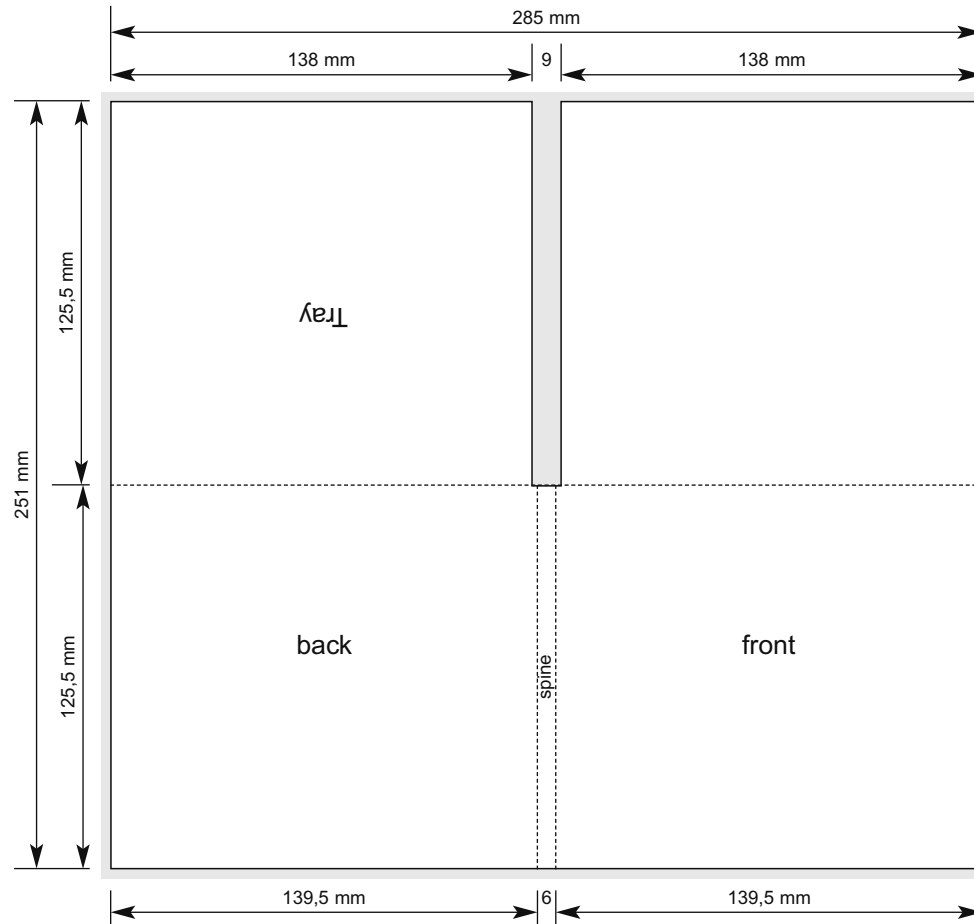

## 4pp Digipac (with 1x Tray)

**format:** open: 285 mm x 251 mm  
closed: 139,5 mm x 125,5 mm x 6 mm  
**print:** ProcessStandard-Offset / varnish possible  
**content:** 1x 12cm disc  
**paper:** 300 g Chromo carton

**comment:** manual packaging, suitable O-Card 10.327

d:centia

A, B, C

3mm bleed

----- Fold

specification: **10.000**